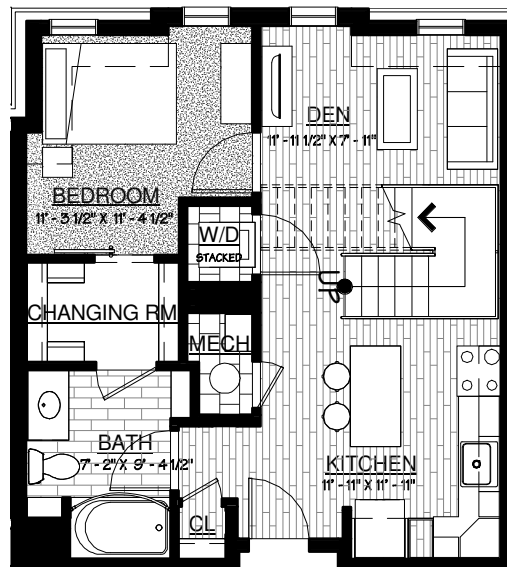

# THE JACKSON + LOFT

- 1 BEDROOM
- 1 BATH
- LOFT
- 894 SQ FT

LOWER LEVEL

KEY PLAN

APARTMENT # \_\_\_\_\_

AVAILABLE DATE \_\_\_\_\_

PRICE \_\_\_\_\_

610.841.2489 • 520LOFTS.COM • 520 HAMILTON STREET • LIVE@520LOFTS.COM