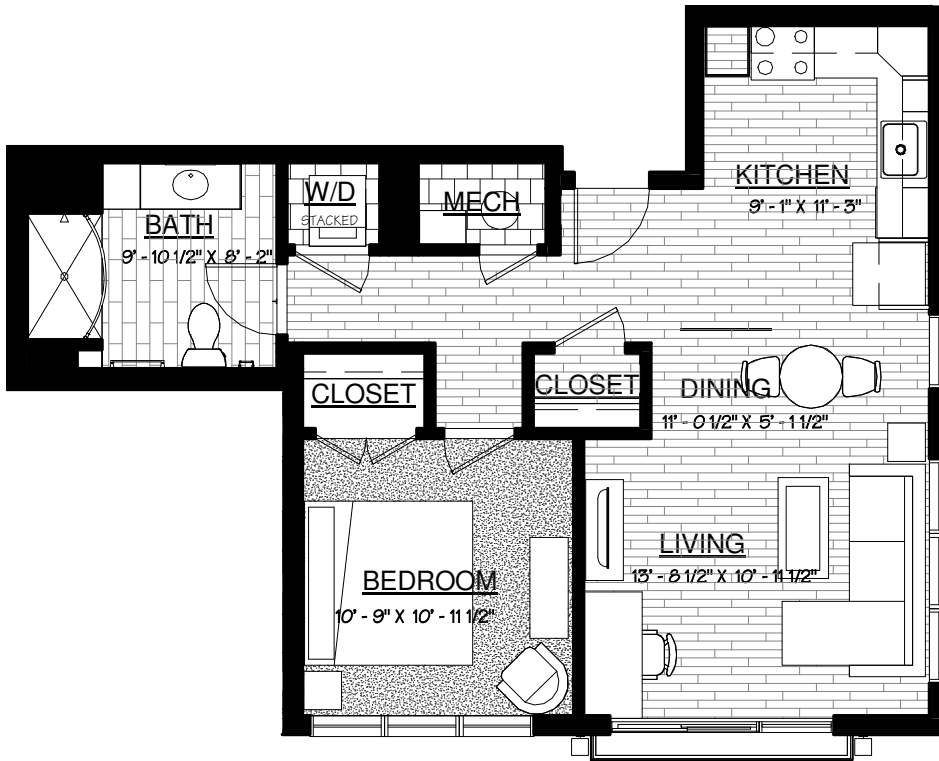

LOFTS

LIVE CREATIVELY  
520LOFTS.COM  
@520Lofts #LiveCreatively520

# THE FRANKLIN

1 BEDROOM

1 BATH

754 SQ FT

APARTMENT #

AVAILABLE DATE

PRICE

610.841.2489 • 520LOFTS.COM • 520 HAMILTON STREET • LIVE@520LOFTS.COM