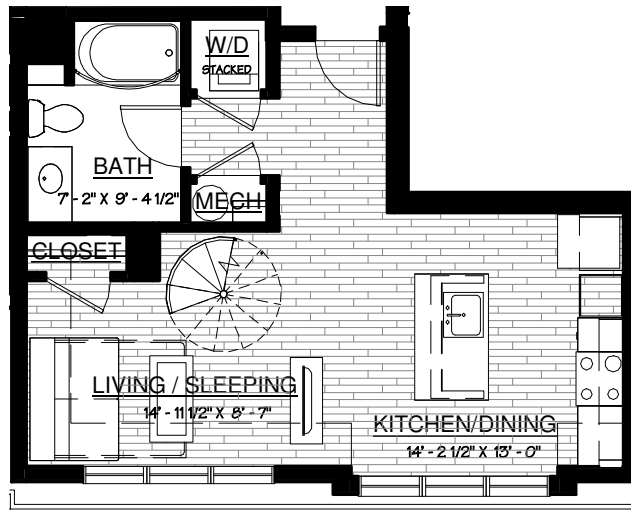

# THE ALTON + LOFT

STUDIO

LOFT

693 SQ FT

LOWER LEVEL

KEY PLAN

APARTMENT # \_\_\_\_\_

AVAILABLE DATE \_\_\_\_\_