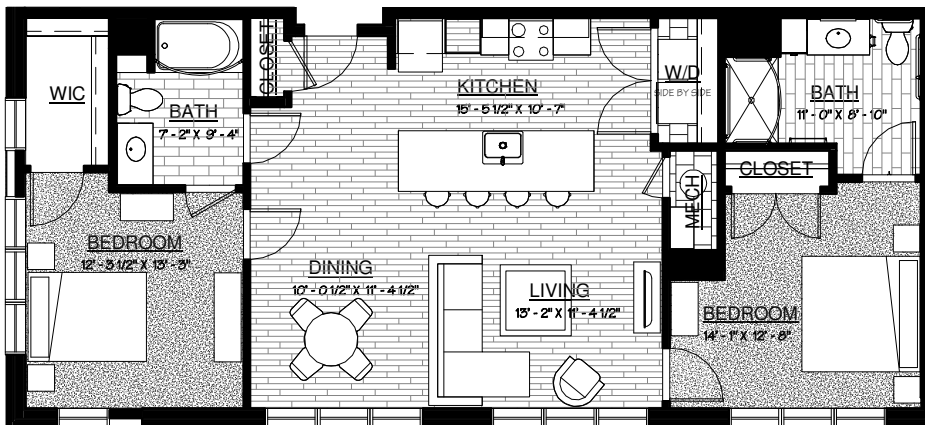

# THE WALDEN

TYPE A

2 BEDROOM

2 BATH

1,218 SQ FT

APARTMENT #

AVAILABLE DATE

PRICE