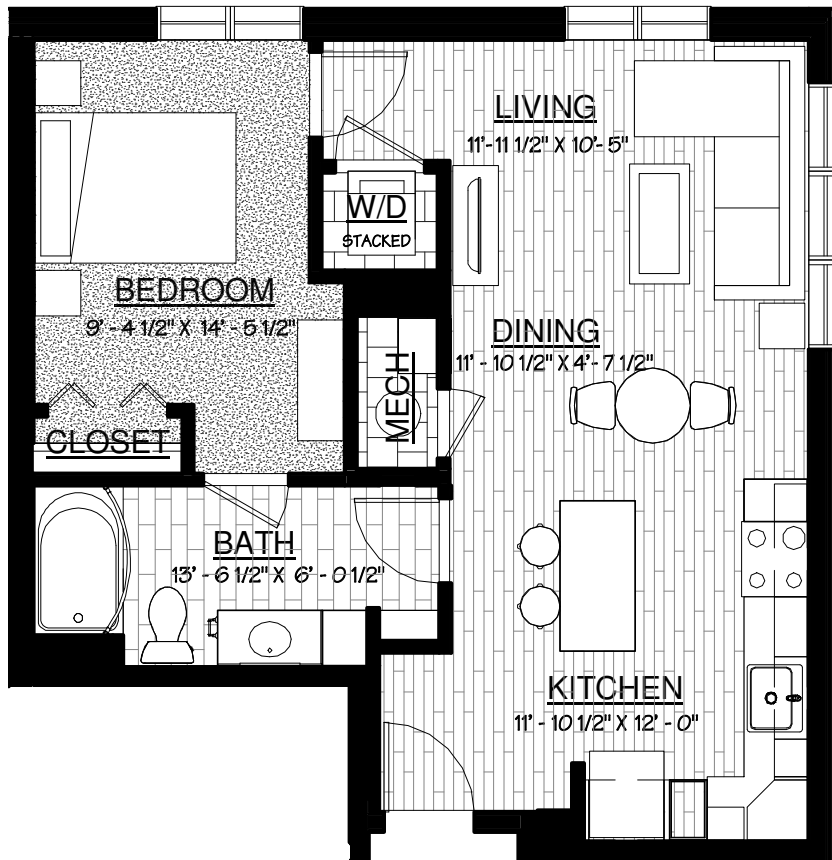

THE PARKWAY

1 BEDROOM

1 BATH

701 SQ FT

APARTMENT # _____

AVAILABLE DATE _____

PRICE _____

610.841.2489 • 520LOFTS.COM • 520 HAMILTON STREET • LIVE@520LOFTS.COM

These floor plans are artist renderings, conceptual only, and based on current development plans which are subject to change without notice. Square footage and dimensions are approximate and may vary in actual building. Prices are subject to change without notice.

City Center Allentown Residential | 27 North 7TH Street | Allentown, PA 18101 | 610.841.2489 | CityCenterAllentownResidential.com