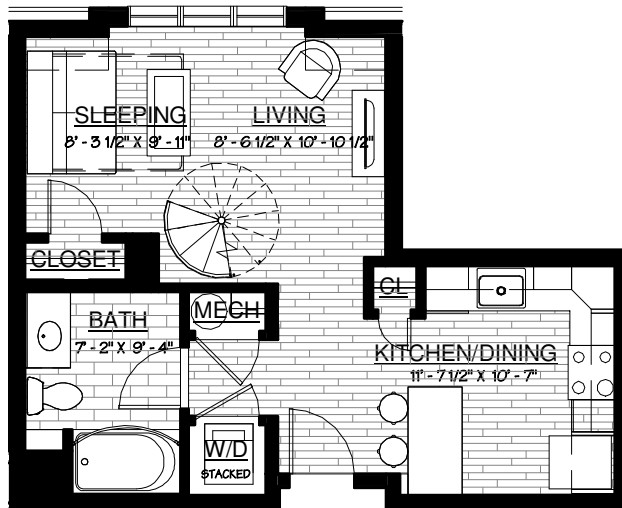

# THE CEDAR + LOFT

STUDIO

655 SQ FT

LOWER LEVEL

KEY PLAN

APARTMENT # \_\_\_\_\_

AVAILABLE DATE \_\_\_\_\_

PRICE \_\_\_\_\_