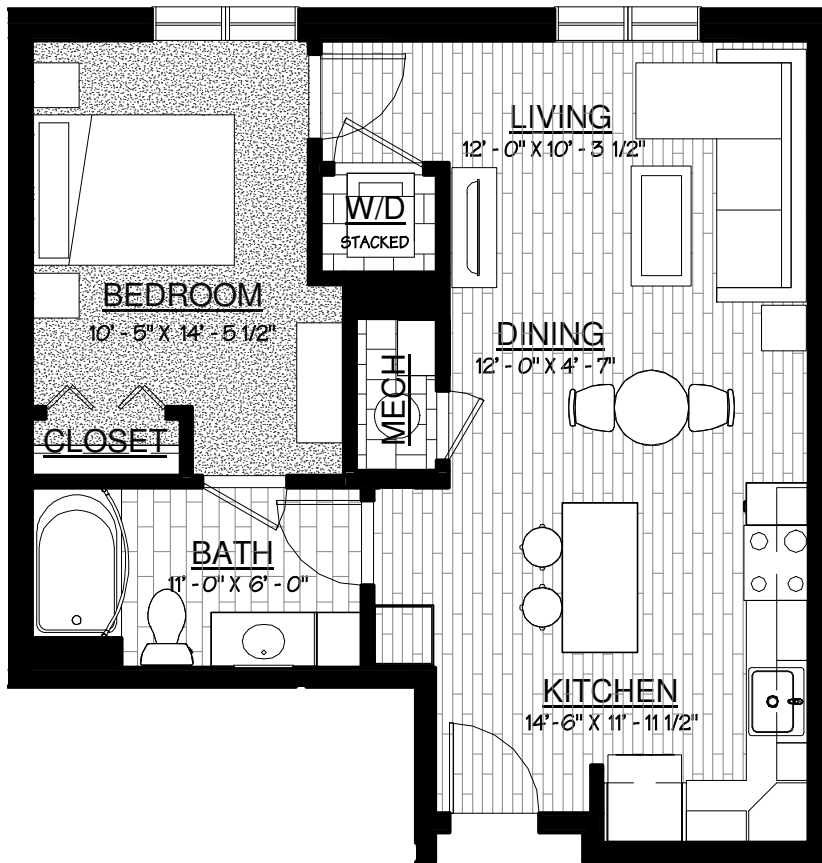

THE JORDAN

1 BEDROOM

1 BATH

669 SQ FT

APARTMENT # _____

AVAILABLE DATE _____

PRICE _____

CITYCENTER
ALLENTOWN

610.841.2489 • 520LOFTS.COM • 520 HAMILTON STREET • LIVE@520LOFTS.COM

These floor plans are artist renderings, conceptual only, and based on current development plans which are subject to change without notice. Square footage and dimensions are approximate and may vary in actual building. Prices are subject to change without notice.

City Center Allentown Residential | 27 North 7TH Street | Allentown, PA 18101 | 610.841.2489 | CityCenterAllentownResidential.com