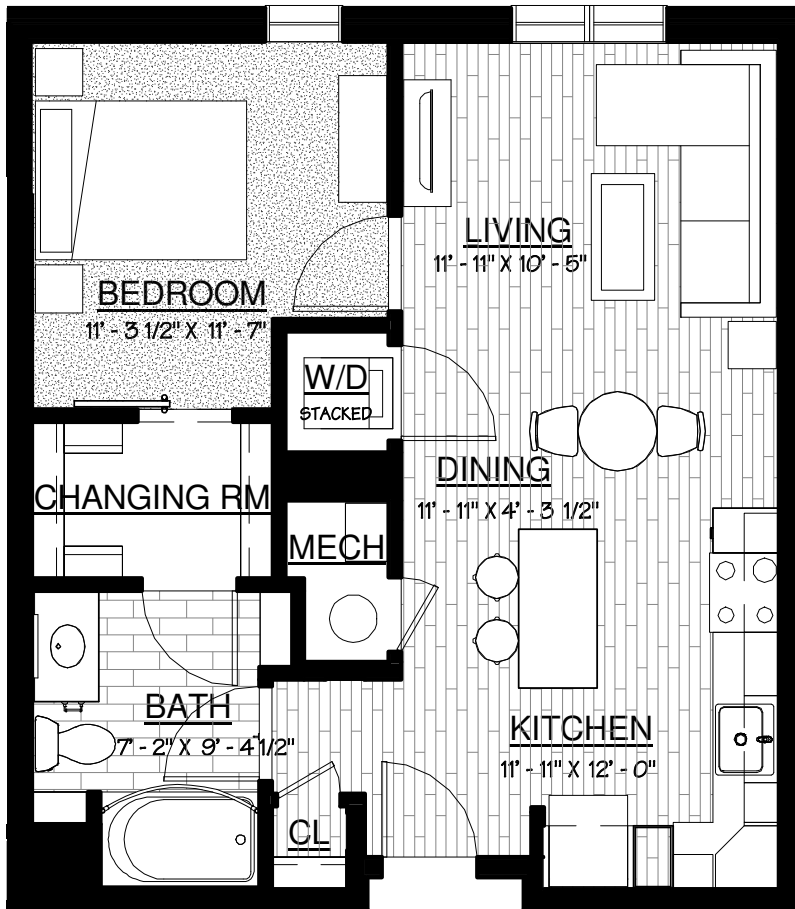

THE JACKSON

1 BEDROOM

1 BATH

686 SQ FT