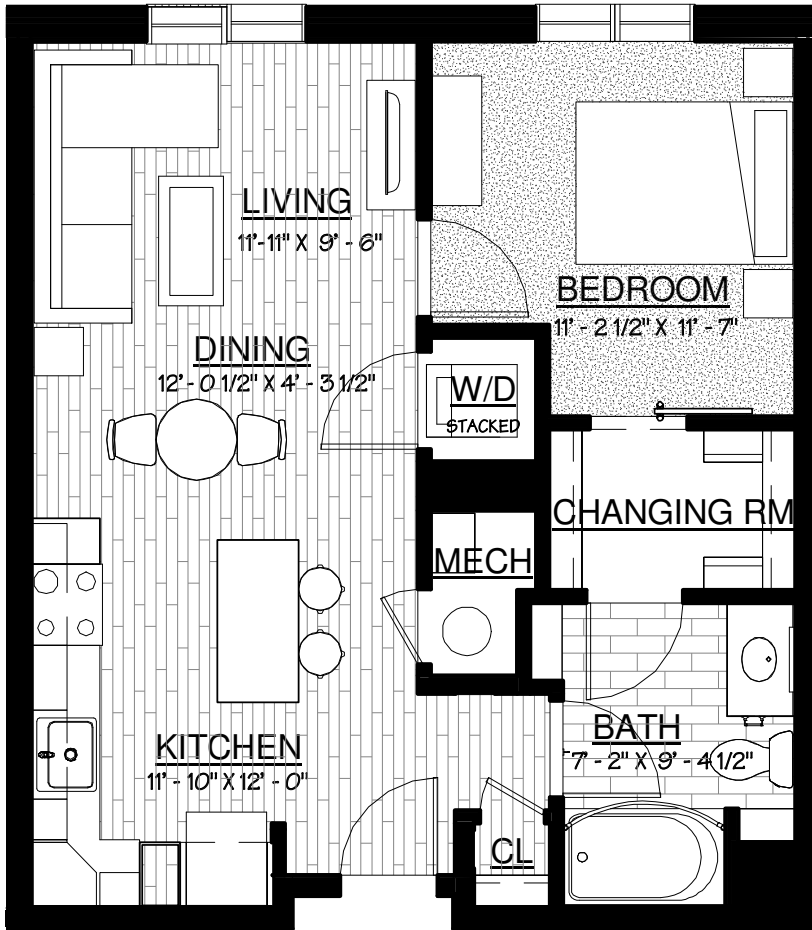

THE ITHACA

1 BEDROOM

1 BATH

686 SQ FT

APARTMENT # _____

AVAILABLE DATE _____

PRICE _____

CITY CENTER ALLENTOWN

610.841.2489 • 520LOFTS.COM • 520 HAMILTON STREET • LIVE@520LOFTS.COM

These floor plans are artist renderings, conceptual only, and based on current development plans which are subject to change without notice. Square footage and dimensions are approximate and may vary in actual building. Prices are subject to change without notice.

City Center Allentown Residential | 27 North 7TH Street | Allentown, PA 18101 | 610.841.2489 | CityCenterAllentownResidential.com