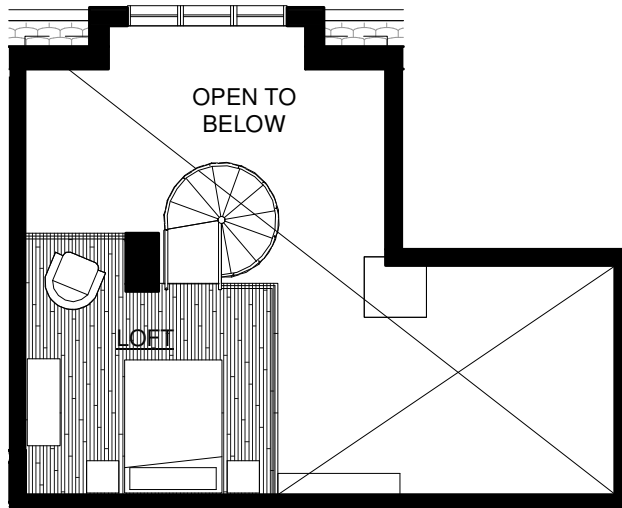

LOFT LEVEL

THE CEDAR + LOFT

STUDIO

655 SQ FT