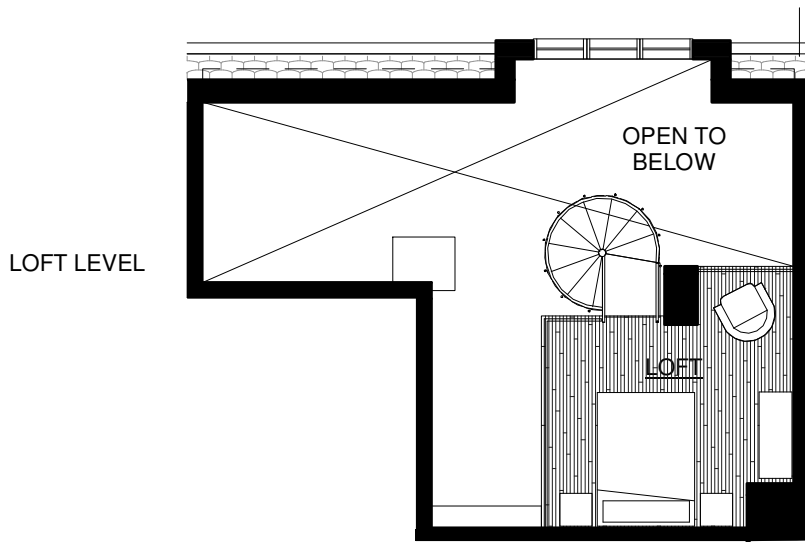

City Center Allentown Residential | 27 North 7<sup>TH</sup> Street | Allentown, PA 18101 | 610.841.2489 | CityCenterAllentownResidential.com

LOFTS

LIVE CREATIVELY  
520LOFTS.COM  
@520Lofts #LiveCreatively520