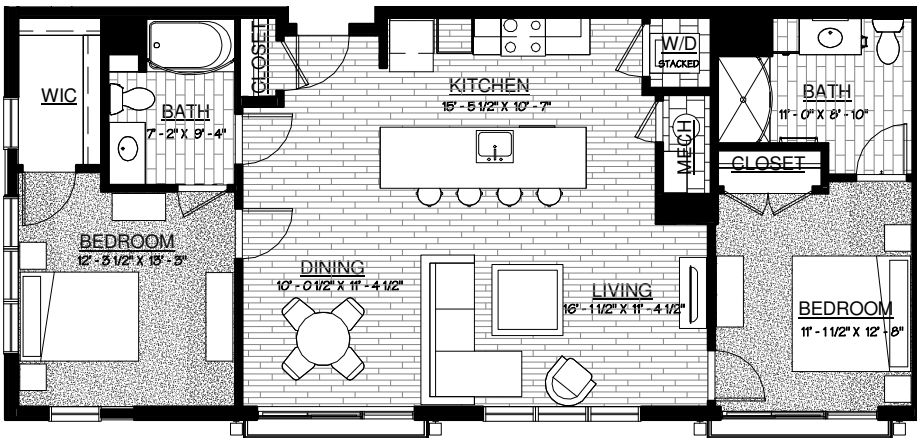

# THE WALDEN

TYPE B

2 BEDROOM

2 BATH

1,191 SQ FT

2 UNITS WITH 2 JULIET BALCONIES EACH

APARTMENT #

AVAILABLE DATE