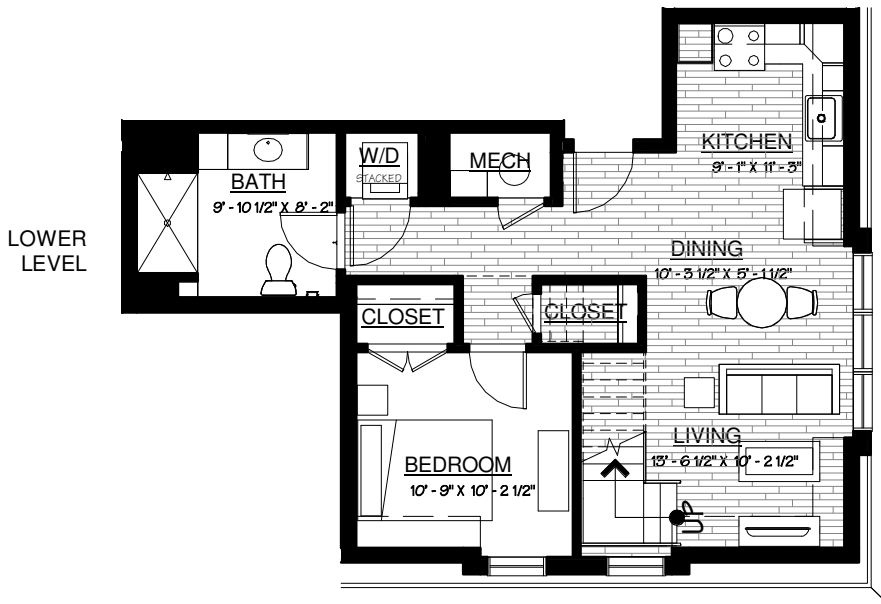

# THE FRANKLIN + LOFT

- 1 BEDROOM
- 1 BATH
- LOFT
- 961 SQ FT

KEY PLAN

APARTMENT # \_\_\_\_\_

AVAILABLE DATE \_\_\_\_\_

PRICE \_\_\_\_\_

610.841.2489 • 520LOFTS.COM • 520 HAMILTON STREET • LIVE@520LOFTS.COM